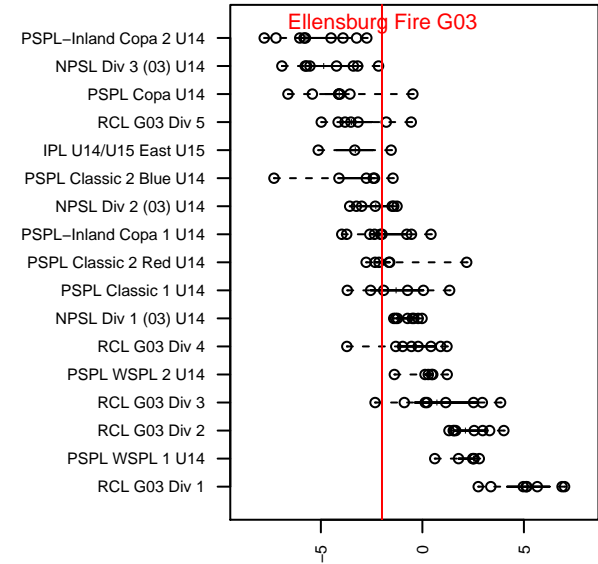

# Ellensburg Fire G03

Ellensburg, WA  
 G03 total strength=999  
 attack=2.5 defense=1.59  
 fall league = PSPL–Inland Copa 1 U14

alt names used:  
 (Ind.) Ellensburg Elite Fire

Venues played:  
 2016 PSPL–Inland Copa 1 U14

**attack and defense variance (black dot)  
relative to other teams  
and top 10 in region**

**attack and defense rating  
relative to others at age  
and all opponents in last 13 months**

**Performance relative to 13 month average**

**Performance relative to 13 month average**

<b>date</b>	<b>home</b>		<b>away</b>		<b>venue</b>	<b>pred.home</b>	<b>pred.away</b>
2016-10-29	Ellensburg Fire G03	2	ASE Royal G03	0	2016 PSPL-Inland Copa 1 U14	1.33	1.20
2016-10-22	Ellensburg Fire G03	3	Breakers Red Griffiths G03	0	2016 PSPL-Inland Copa 1 U14	2.73	0.62
2016-10-16	ASE Royal G03	1	Ellensburg Fire G03	0	2016 PSPL-Inland Copa 1 U14	1.20	1.33
2016-10-15	Ellensburg Fire G03	2	Three Rivers SC White G03	0	2016 PSPL-Inland Copa 1 U14	2.95	0.99
2016-10-08	Ellensburg Fire G03	3	Cheney Storm FC G03	1	2016 PSPL-Inland Copa 1 U14	1.72	1.07
2016-10-02	Ellensburg Fire G03	1	Breakers Red Wilson G03	1	2016 PSPL-Inland Copa 1 U14	0.93	2.58
2016-09-25	Valor Black Acosta G03	2	Ellensburg Fire G03	1	2016 PSPL-Inland Copa 1 U14	1.56	1.67
2016-09-24	WA East G03	3	Ellensburg Fire G03	2	2016 PSPL-Inland Copa 1 U14	2.20	0.71
2016-09-24	Spokane Foxes Premier G03	6	Ellensburg Fire G03	0	2016 PSPL-Inland Copa 1 U14	3.58	0.68
2016-09-10	Three Rivers SC White G03	2	Ellensburg Fire G03	3	2016 PSPL-Inland Copa 1 U14	0.99	2.95